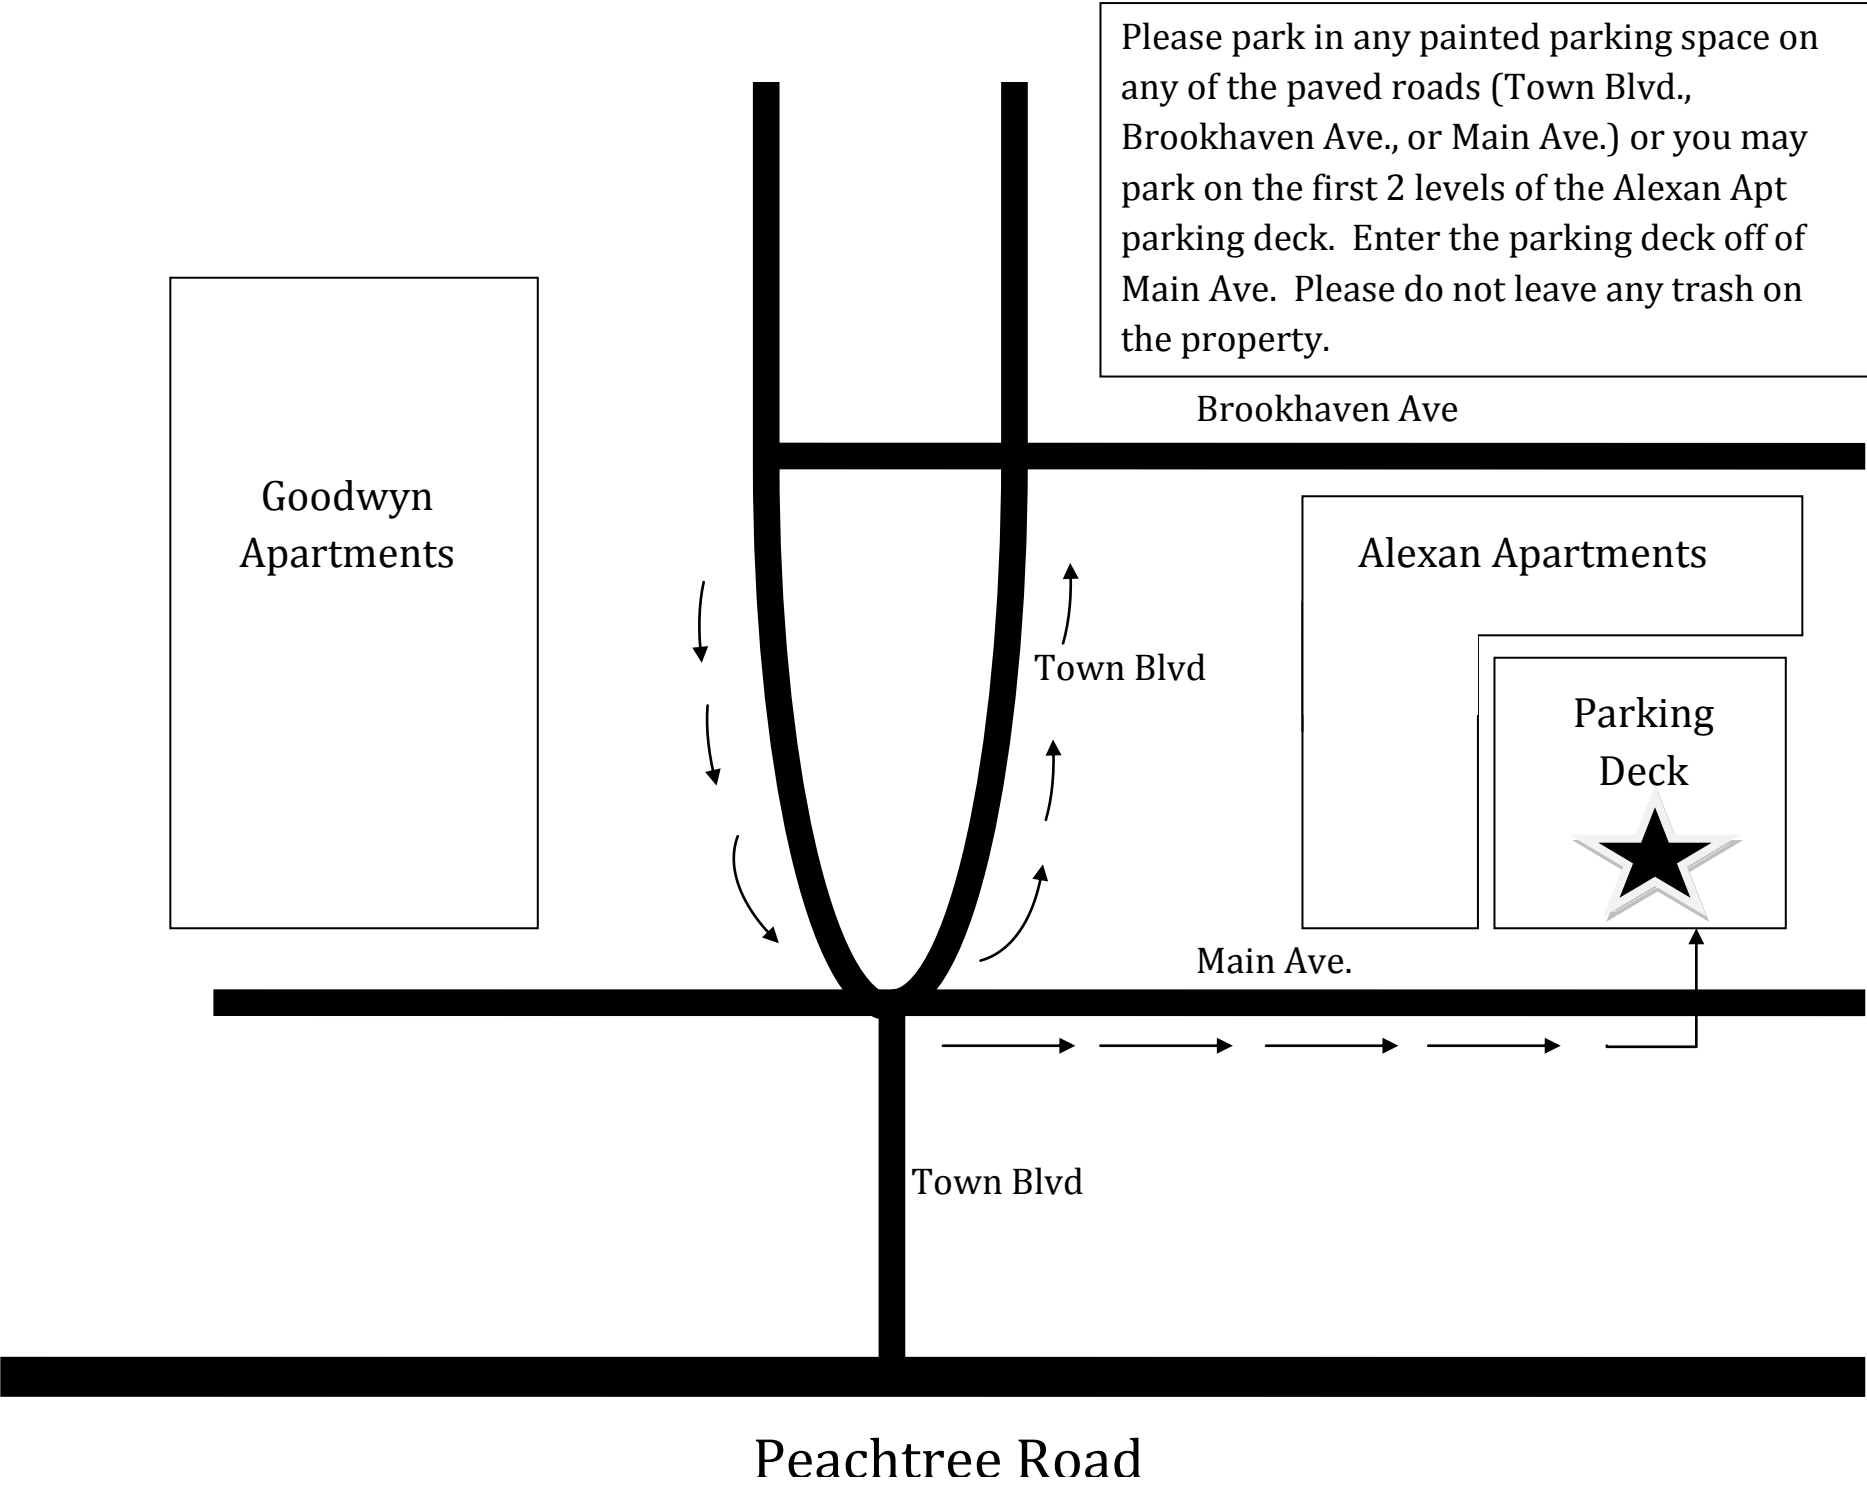

Please park in any painted parking space on any of the paved roads (Town Blvd., Brookhaven Ave., or Main Ave.) or you may park on the first 2 levels of the Alexan Apt parking deck. Enter the parking deck off of Main Ave. Please do not leave any trash on the property.

Goodwyn Apartments

Alexan Apartments

Parking Deck

Brookhaven Ave

Town Blvd

Main Ave.

Town Blvd

Peachtree Road